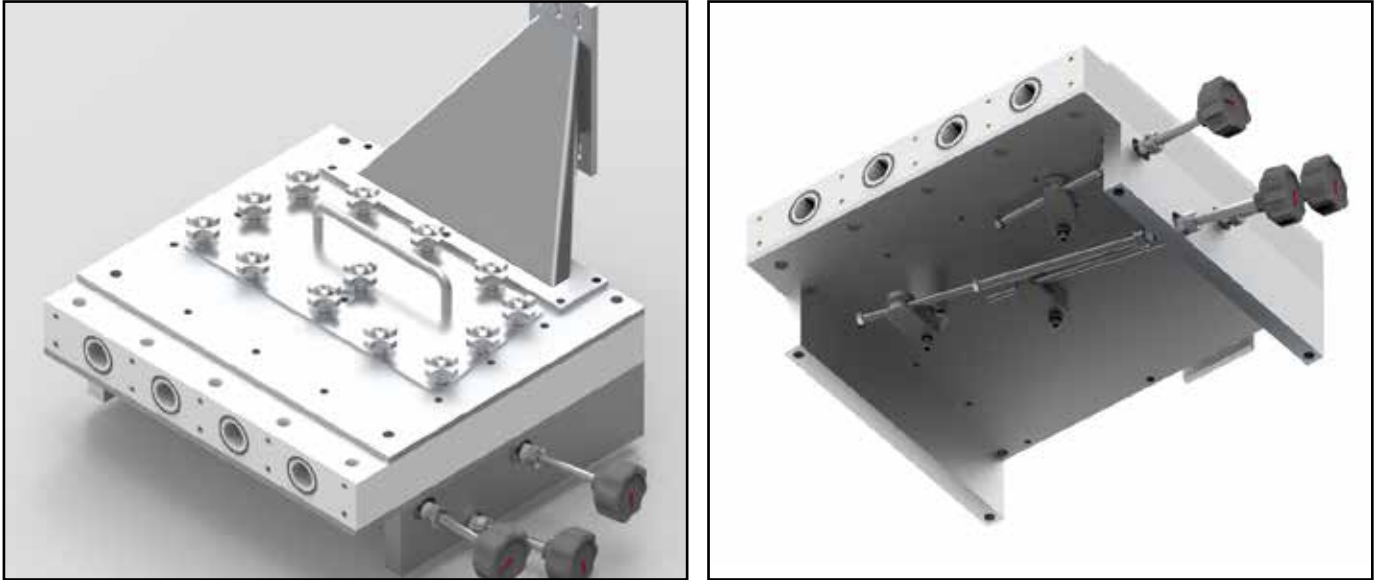

# Accumax Quick-Clean Manifold Upgrade Kit

---

Save time and improve overall sanitation of your Accumax Divider with a “quick-clean” manifold upgrade

- Provides improved sanitation access
- Allows for a more thorough cleaning
- Ability to readily inspect post-cleaning
- Reduces downtime due to trapped foreign objects
- Food-grade approved construction materials
- Available for both 400 & 600 Accumax Dividers

## Accumax Quick-Clean Manifold Upgrade Kit

Accumax 400 Full Assembly (Reference-Only)

### KIT INCLUDES

- Minimum conversion kit includes quick-clean manifold cover, top plate, o-rings, and knobs
- Optional "full" manifold kit includes everything depicted above

### INSTALLATION

- Straight forward installation
- No cutting or welding required; direct-replacement for original manifold