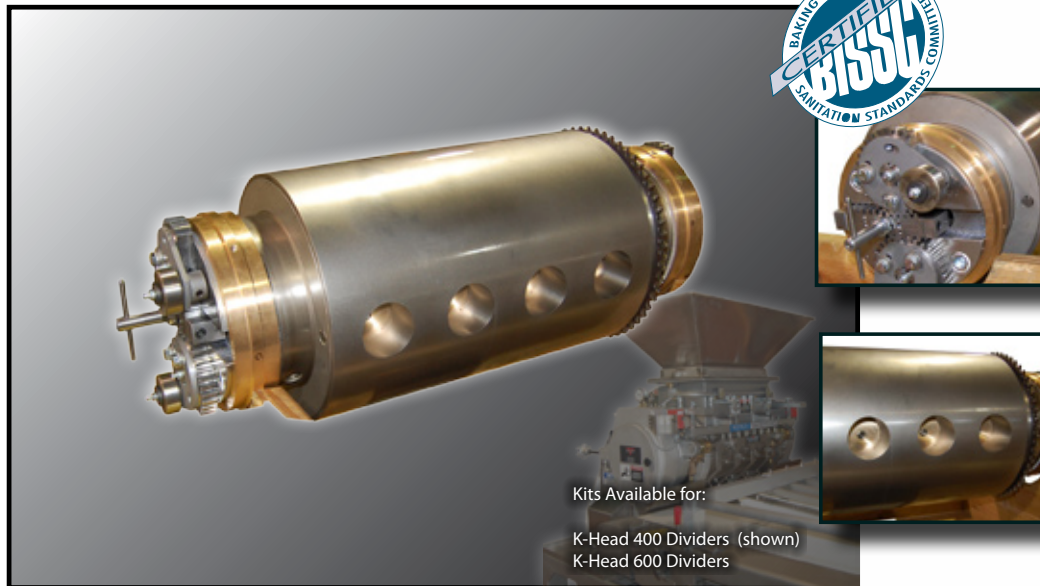

## K-Head Cylinder Replacement Kits

Kits Available for:

K-Head 400 Dividers (shown)  
K-Head 600 Dividers

***"AMF again brings the best to you. Replace your worn K-Head Assembly with a Complete Cylinder Assembly Replacement!"***

- ▼ *Restore your K-Head 400/600 Divider to OEM Standards.*
- ▼ *Precision Assembled by the Experts!*
- ▼ *Complete with New Pistons Sleeves, Brass Bearings and Scaling Disc Assembly.*
- ▼ *Upgrade Your Quality K-Head Divider with a Direct Replacement Cylinder Head Assembly.*