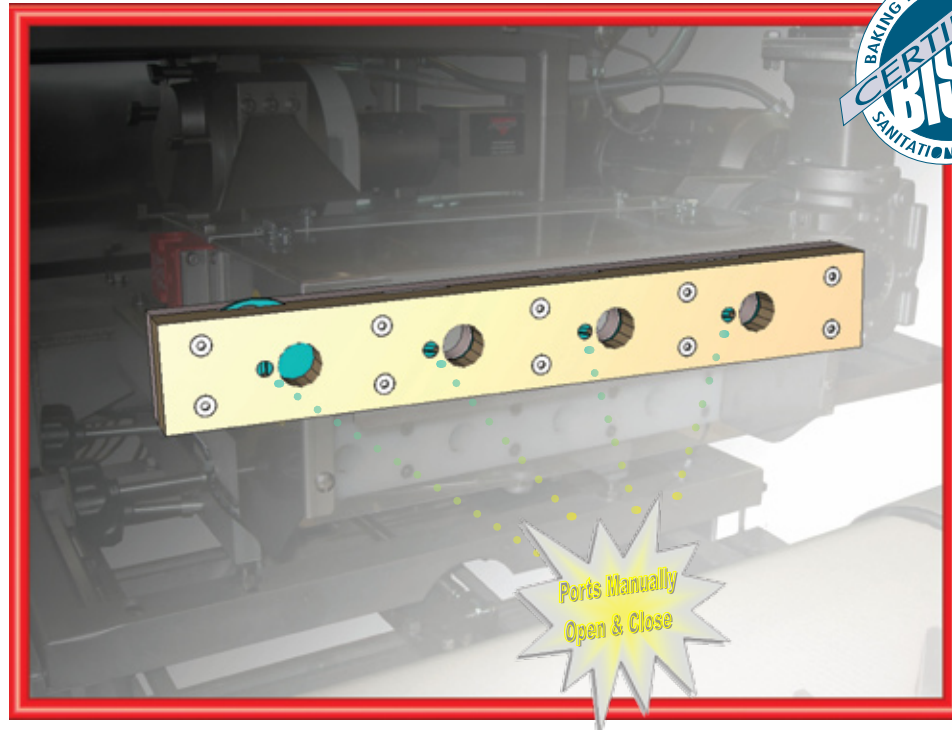

AMF

Quarter Block Conversion Kit

for Accumax Dividers

"AMF again brings the best to you. Now you can easily block off individual ports with this all in one conversion kit"

- ▼ Open and close ports to properly flush out the manifold channel
- ▼ When changing products, lanes can be blocked or unblocked in only seconds
- ▼ Greatly improves sanitation
- ▼ No loose parts required that can be lost or damaged
- ▼ Easy installation, installs in minutes

Technical Illustrations

72100112 - Port Kit, 1.13 Diameter with Gate, Accumax (Shown)

Features and Benefits

- ▼ Installs in minutes
- ▼ Custom designed for each Accumax model (400 or 600)
- ▼ Provides a more positive means by which to clean out the manifold
- ▼ No more loose parts to get lost or misplaced

Other Bun System Upgrade Options

- ▼ "Quick-Clean" Manifold
- ▼ Servo Knife Conversion Kit
- ▼ Zig Zag Board Upgrades
- ▼ Sine Pump Retrofit Upgrade
- ▼ Do Flow Conversion Kit
- ▼ Servo Rotary Gate Kit
- ▼ Aluminum Rounder Bars
- ▼ Magnetic Pan Indexer Kit