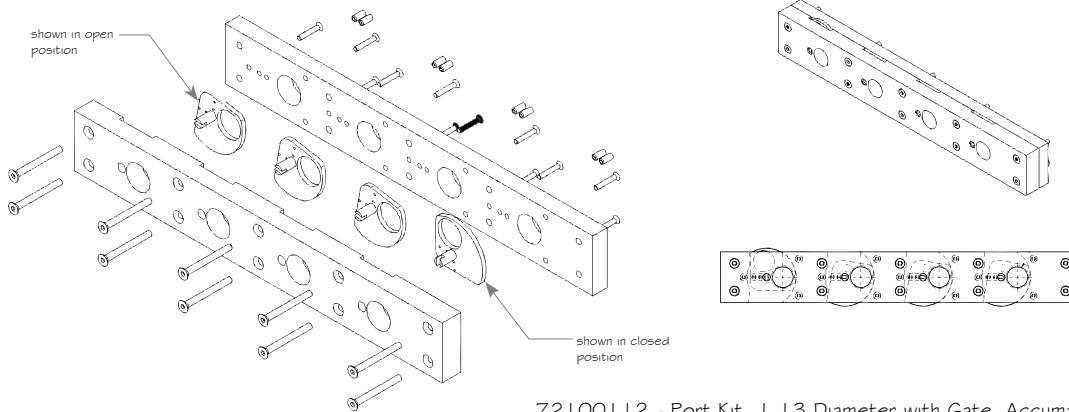

AMF

Quarter Block Conversion Kit

for Accumax Dividers

"AMF again brings the best to you. Now you can easily block off individual ports with this all in one conversion kit"

- ▼ Open and close ports to properly flush out the manifold channel
- ▼ When changing products, lanes can be blocked or unblocked in only seconds
- ▼ Greatly improves sanitation
- ▼ No loose parts required that can be lost or damaged
- ▼ Easy installation, installs in minutes

Technical Illustrations

72100112 - Port Kit, 1.13 Diameter with Gate, Accumax (Shown)

Features and Benefits

- ▼ Installs in minutes
- ▼ Custom designed for each Accumax model (400 or 600)
- ▼ Provides a more positive means by which to clean out the manifold
- ▼ No more loose parts to get lost or misplaced

Ordering Information:

Part No.	Description
72100-109	Port Kit, 1.13 Dia, w/Gate, Accumax 6 Across
72100-110	Port Kit, 1.25 Dia. w/Gate, Accumax 4 Across
72100-111	Port Kit, 1.25 Dia. w/Gate, Accumax 6 Across
72100-112	Port Kit, 1.13 Dia. w/Gate, Accumax 4 Across
72100-113	Port Kit, 1.13, Enclosed Gate
72100-114	Port Kit, 1.25 Dia. w/Gate