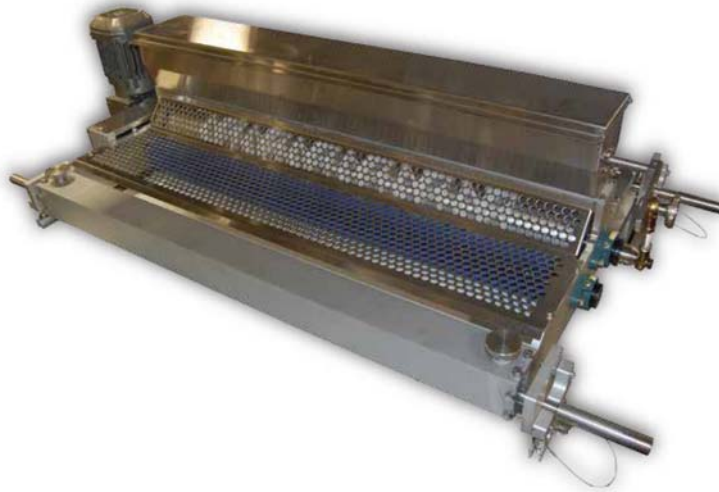

## REGISTERED DOUGH IMPRINTER, WITH SIFTER

*(6-Pocket Dough Imprinter with Sifter shown)*

Example of Registered Imprinted Bun

### FEATURES AND BENEFITS

- *High speed bun and roll imprinting*
- *Index Design ensures alignment of all buns in each row for precise pattern location*
- *Sanitary design with Heavy duty SS & Anodized Aluminum frame, SS shafts*
- *Servo motor indexing for precise speed regulation, no compressed air*
- *SEW AC Gearmotor drive for Imprinter Wheels*
- *Easy to use integrated controls*
- *Integrated stainless steel sifter provides worry free performance*
- *Mounting brackets on 25" centers to fit on standard AMF Moulder Brackets*
- *NEMA 12 enclosure with touchpad controls (remote mount)*
- *Kaiser or other imprint varieties are available*