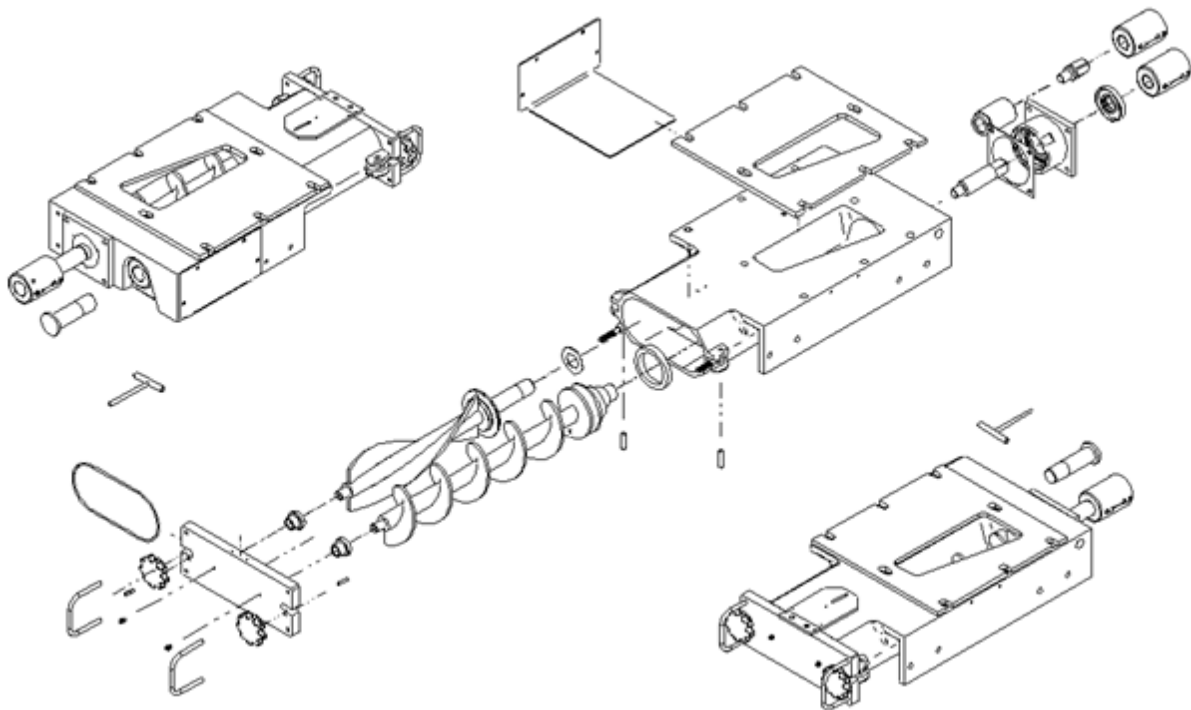

## EXTEND THE LIFESPAN OF YOUR AMF DOFLOW WITH A NEW DOFLOW ASSEMBLY RETROFIT KIT

- Restores AMF Doflow back to original operating condition
- Includes new housing, bearings, seals, gaskets, and latest feedscrew and developer paddle designs
- Comes mostly pre-assembled with all required hardware
- All materials constructed from FDA-approved materials for food-contact