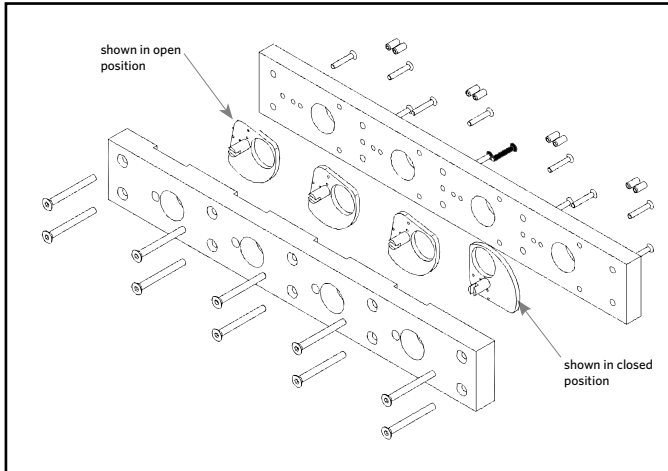

# Quarter Block Conversion Kit

Easily open and close ports for quick change-overs and efficient cleaning on Accumax Dividers

- Ability to manually open and close desired ports
- Reduced changeover time for lane and product changes
- Allows for more efficient manifold cleaning
- No loose parts that can get lost and cause damage
- Quick and easy installation

## Quarter Block Conversion Kit

4-Across Port Kit Shown for Reference