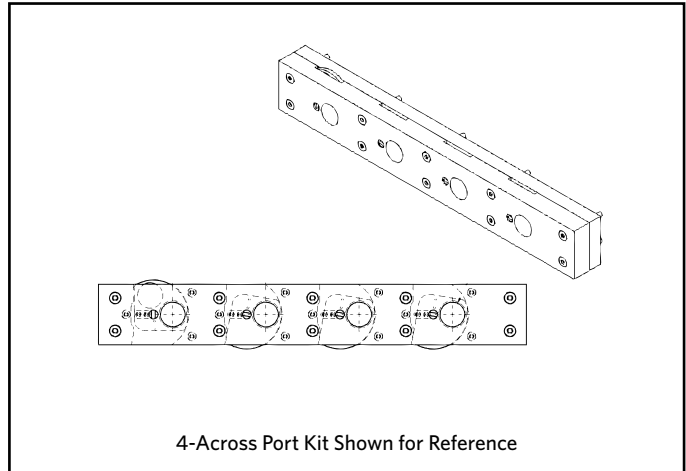

# Quarter Block Conversion Kit

Easily open and close ports for quick change-overs and efficient cleaning on Accumax Dividers

- Ability to manually open and close desired ports
- Reduced changeover time for lane and product changes
- Allows for more efficient manifold cleaning
- No loose parts that can get lost and cause damage
- Quick and easy installation

## Quarter Block Conversion Kit

4-Across Port Kit Shown for Reference