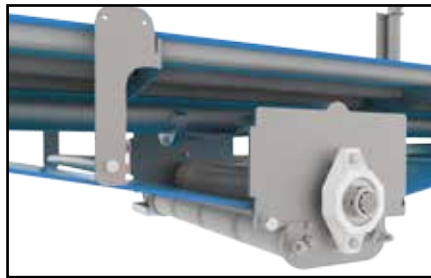

OTHER ADVANTAGES

- ▼ Heavy duty construction with quality materials and components optimize high performance and longevity
- ▼ Innovative design allows effortless interior access and optimizes sanitation
- ▼ Toolless removal of idler rollers and belt facilitate sanitation and reduce maintenance time
- ▼ Conveyor drives using zero pretension system
- ▼ Transfer, bidirectional and reversing conveyor type for chunker or pump

Zero Pre-Tension System