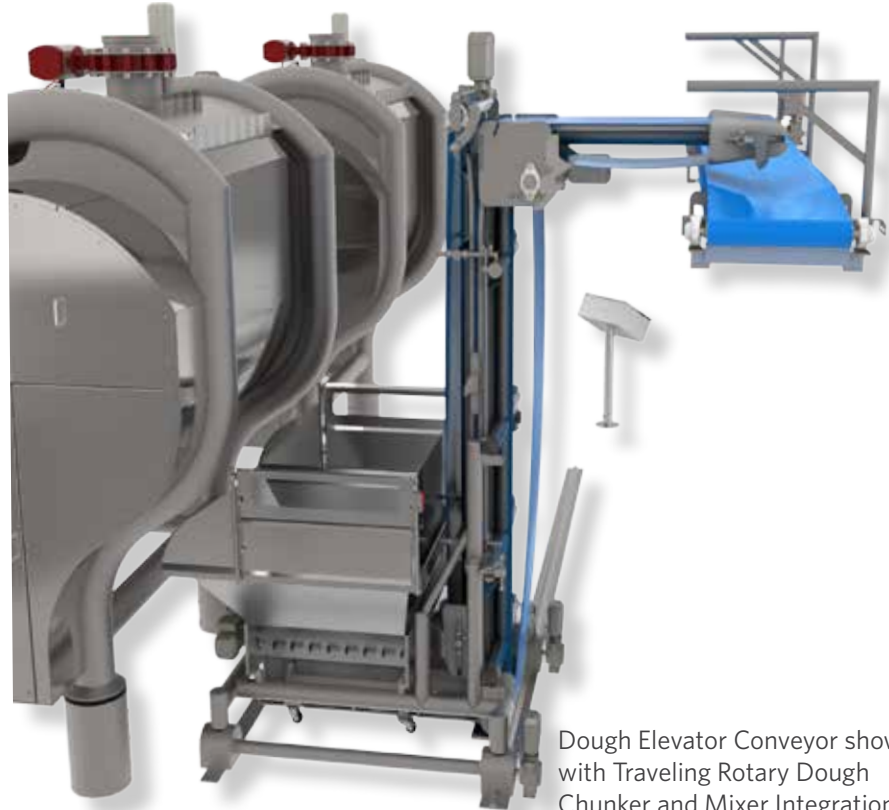

Your bakery is our world.

RAW DOUGH CONVEYOR

Transports dough from Chunker or Pump processes to downstream equipment at an overhead elevation providing full access for operations, sanitation, and maintenance.

DESIGN INNOVATION

AMF's Raw Dough Conveyor designed with the Intralox ThermoDrive™ technology eliminates "sync" marks and old dough contamination risks. Offers unmatched reliability for the efficient transfer up to 30 000 lbs / hr combine with Chunker or Pump.

SANITATION

Toolless removal innovative concept for idler rollers and belt. Incomparable sanitary design achieves high quality sanitation!

EFFICIENCY

Designed with heavy-duty welded round tubing and reliable direct-drive motor provides high performance and years of trouble-free operation.

SIMPLICITY

Low maintenance conveyor drives using zero pretension system with automatic dough transfer. Gently chunks dough without putting stress on the dough.

PERFORMANCE

Flat, Intralox ThermoDrive™ belt with high release point makes it suitable for sanitary, low maintenance dough environments.