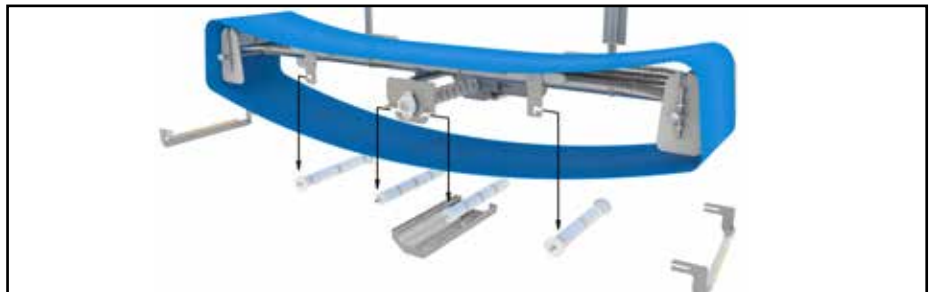

SANITATION

Toolless removal innovative concept for idler rollers and belt. Incomparable sanitary design achieves high quality sanitation!

EFFICIENCY

Designed with heavy-duty welded round tubing and reliable direct-drive motor provides high performance and years of trouble-free operation.

SIMPLICITY

Low maintenance conveyor drives using zero pretension system with automatic dough transfer. Gently chunks dough without putting stress on the dough.

PERFORMANCE

Flat, Intralox ThermoDrive™ belt with high release point makes it suitable for sanitary, low maintenance dough environments.

Dough Elevator Conveyor shown with Traveling Rotary Dough Chunker and Mixer Integration

Designed With Sanitation In Mind

OTHER ADVANTAGES

- ▼ Heavy duty construction with quality materials and components optimize high performance and longevity
- ▼ Innovative design allows effortless interior access and optimizes sanitation
- ▼ Toolless removal of idler rollers and belt facilitate sanitation and reduce maintenance time
- ▼ Conveyor drives using zero pretension system
- ▼ Transfer, bidirectional and reversing conveyor type for chunker or pump

Zero Pre-Tension System

Easy Removable Idler Roller

Cantilever System for Easy Belt Removal

AMFBAKERY.COM | 1-800-BAKERS-1

RAW DOUGH CONVEYORING SYSTEMS CUSTOMIZED FOR EVERY APPLICATION

AMF IS A MARKEL FOOD GROUP COMPANY