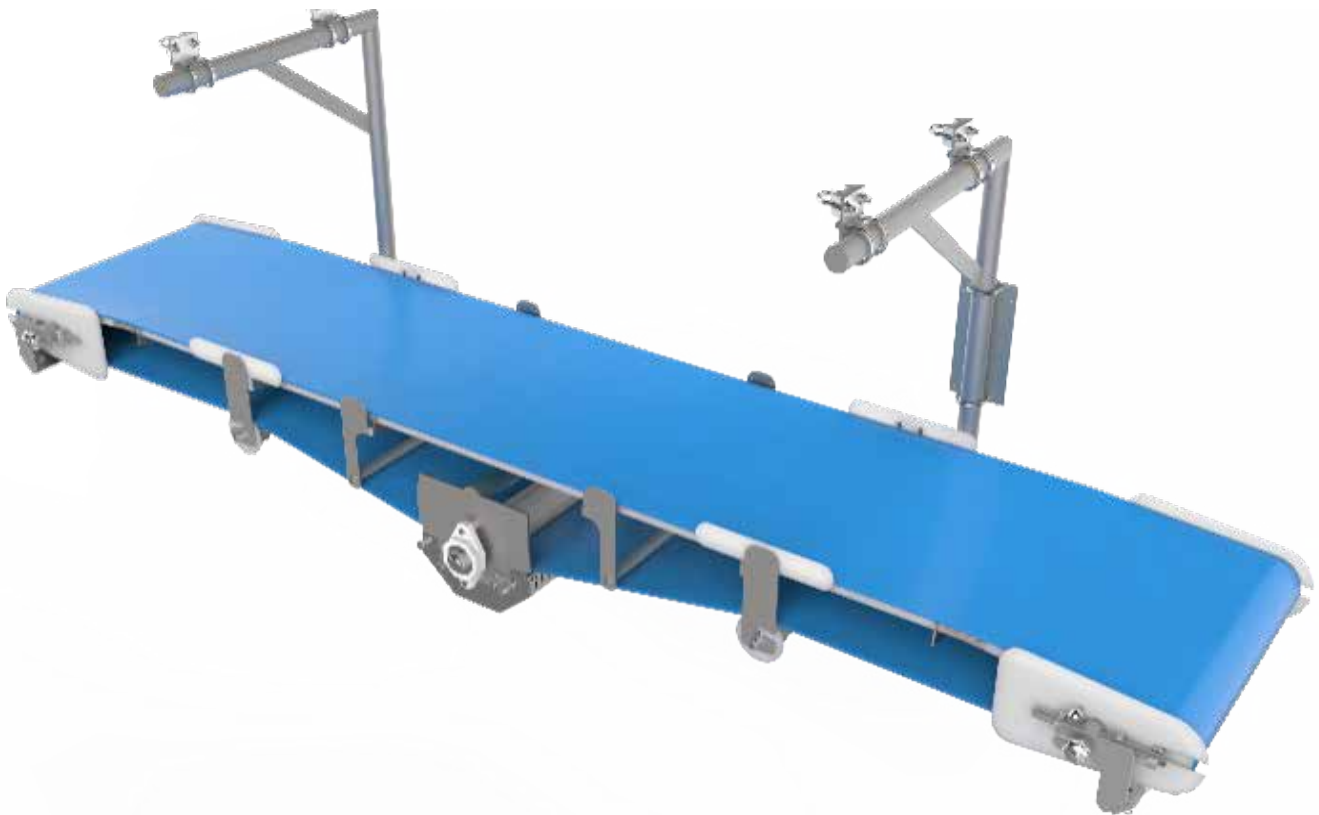

Your bakery is our world.

RAW DOUGH CONVEYOR

Transports dough from Chunker or Pump processes to downstream equipment at an overhead elevation providing full access for operations, sanitation, and maintenance.

DESIGN INNOVATION

AMF's Raw Dough Conveyor designed with the Intralox ThermoDrive™ technology eliminates "sync" marks and old dough contamination risks. Offers unmatched reliability for the efficient transfer up to 30 000 lbs / hr combine with Chunker or Pump.

SANITATION

Toolless removal innovative concept for idler rollers and belt. Incomparable sanitary design achieves high quality sanitation!

EFFICIENCY

Designed with heavy-duty welded round tubing and reliable direct-drive motor provides high performance and years of trouble-free operation.

SIMPLICITY

Low maintenance conveyor drives using zero pretension system with automatic dough transfer. Gently chunks dough without putting stress on the dough.

PERFORMANCE

Flat, Intralox ThermoDrive™ belt with high release point makes it suitable for sanitary, low maintenance dough environments.