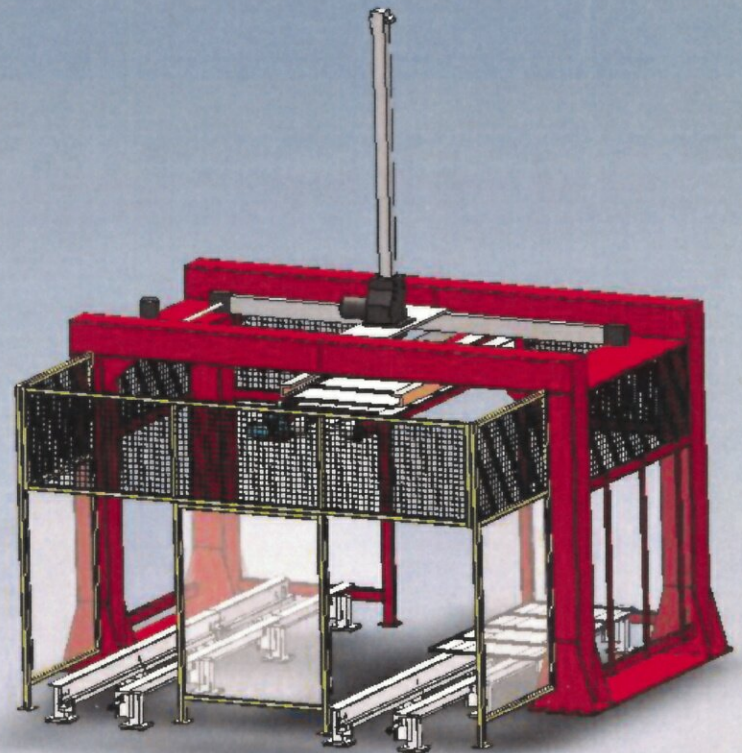

## Robotic Stacker/Unstacker

The Workhorse Automation Robotic Stacker/Unstacker is designed to provide a gentle (pan friendly) and accurate, high speed pan stacking system for all bakery pan and lid needs. This robotic stacker incorporates an intuitive Allen Bradley™ control scheme which is user and maintenance friendly.

In addition, the Workhorse Robotic Stacker/Unstacker will provide seamless integrations between the Workhorse Automated Storage and Retrieval System (AS/RS).

### *Features:*

- ◆ Custom fit to your bakery's specifications
- ◆ Reduces pan wear by precisely and gently handling pans
- ◆ Can be retrofitted into existing lines
- ◆ Reliable and efficient
- ◆ Easily maintained
- ◆ Fully automated
- ◆ 2 year warranty
- ◆ Allen Bradley PLC and operator interface